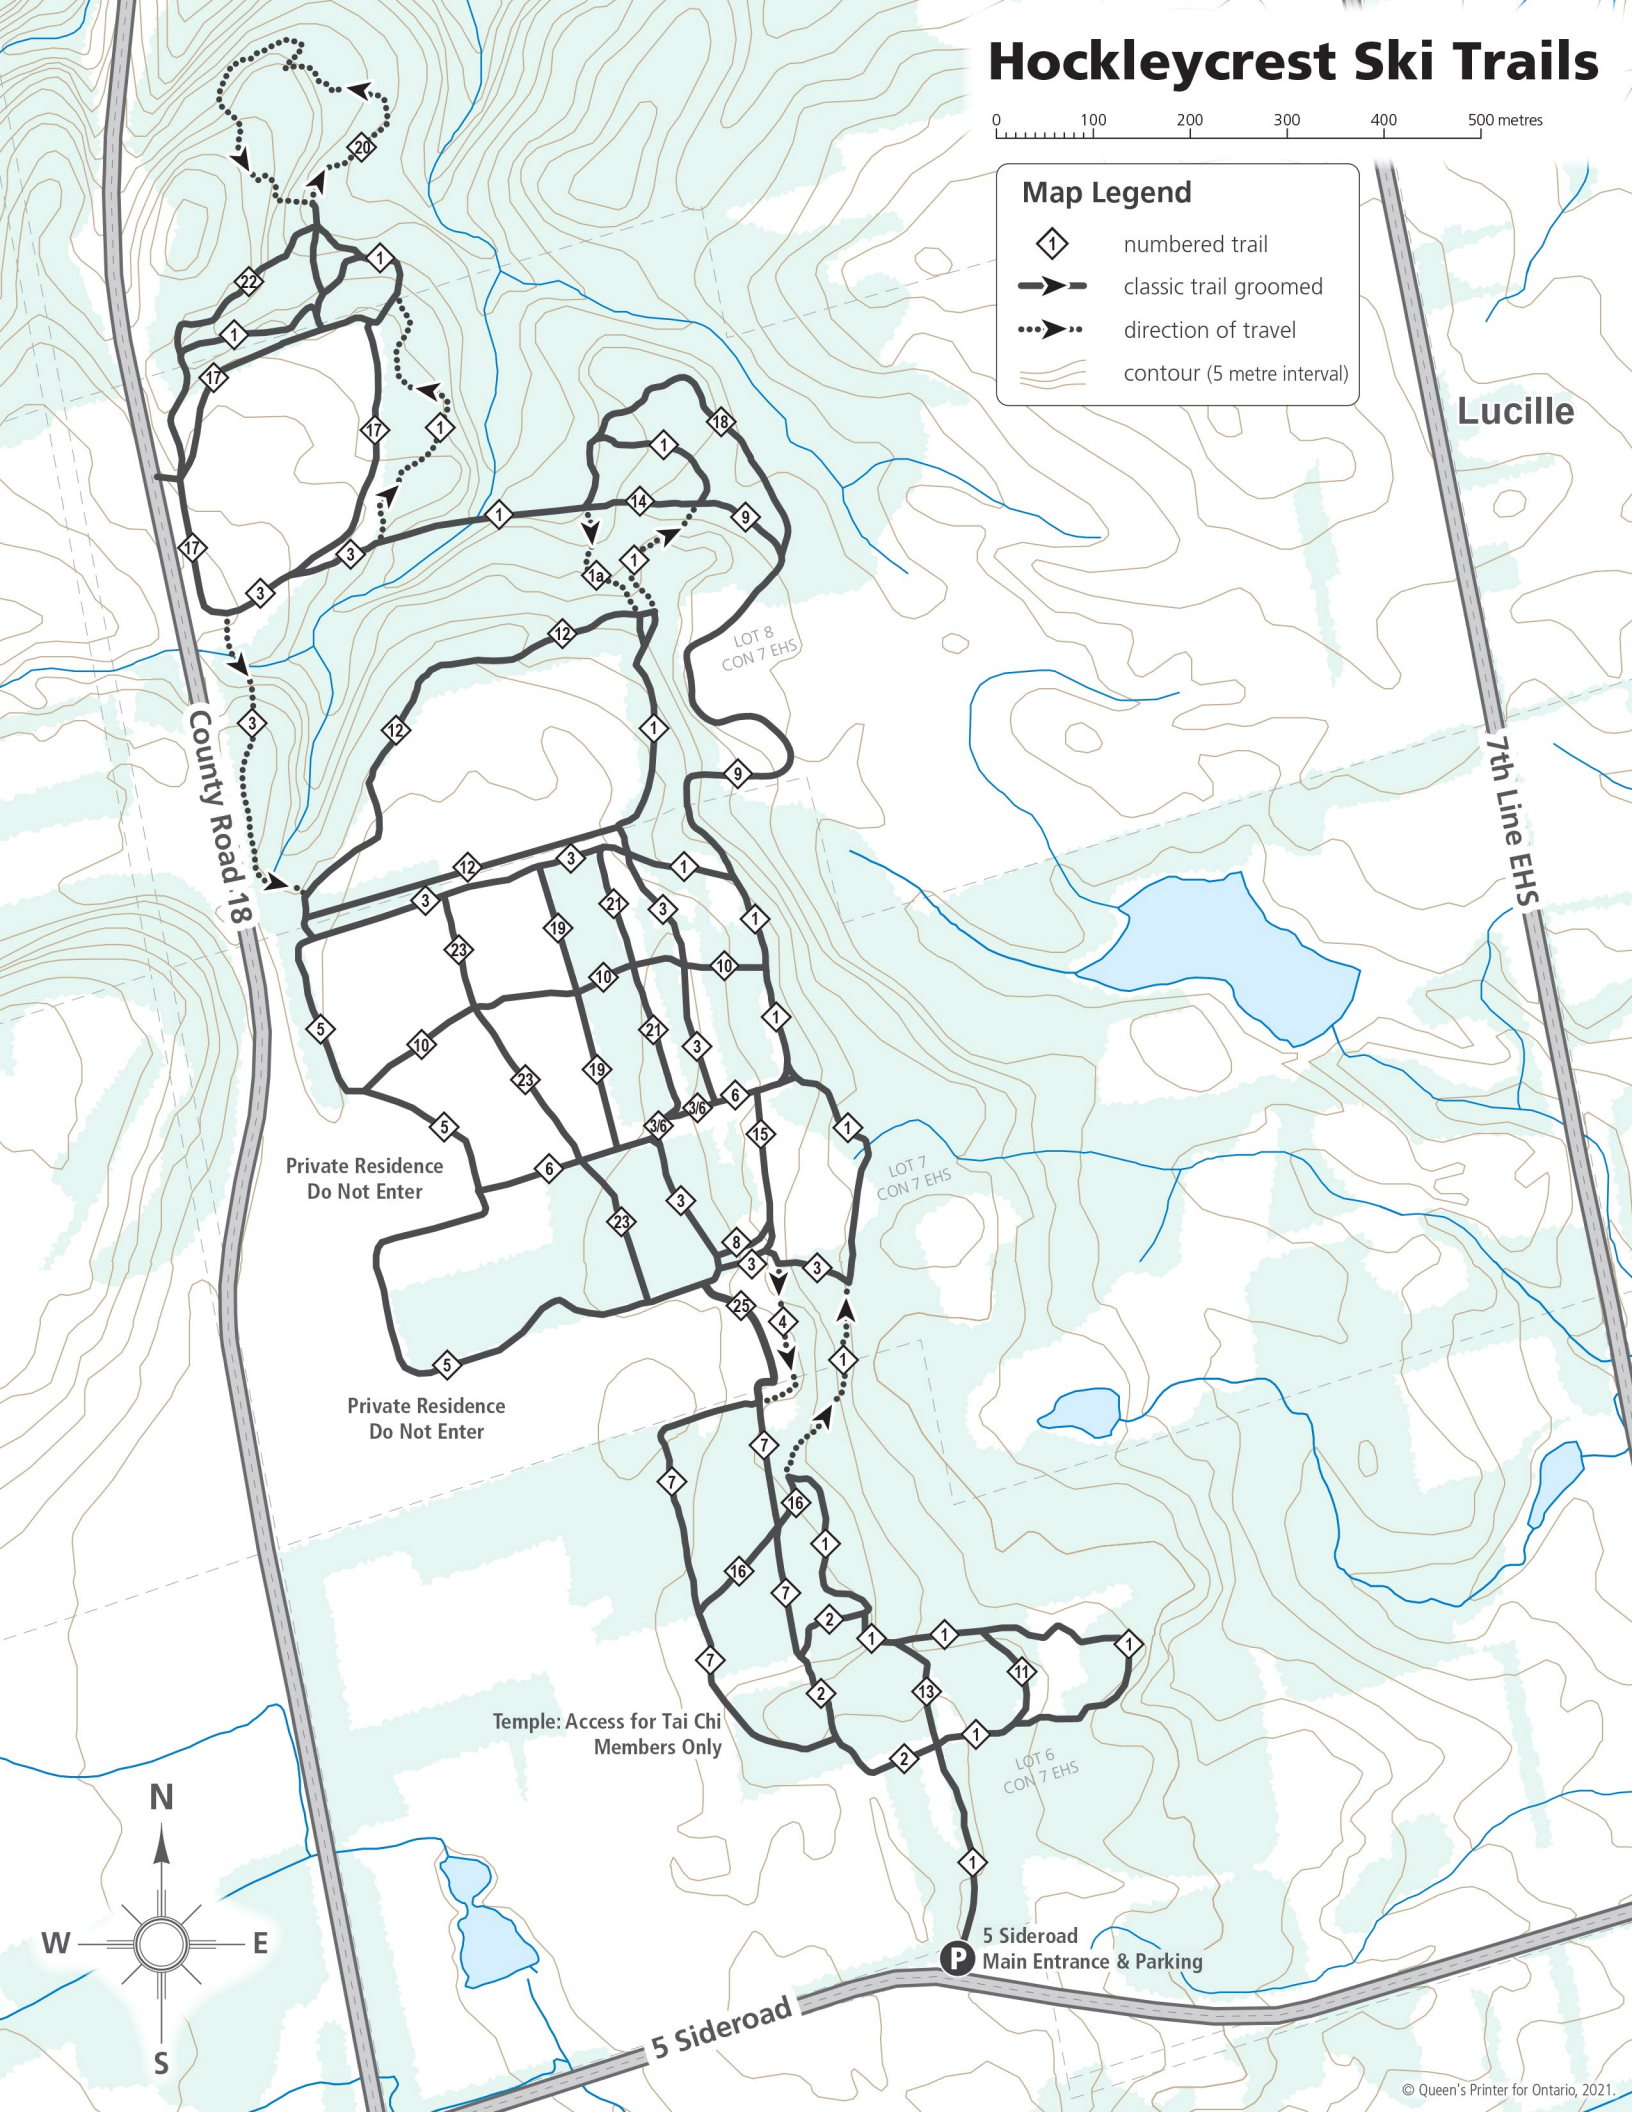

# Hockleycrest Ski Trails

0 100 200 300 400 500 metres

## Map Legend

-  numbered trail
-  classic trail groomed
-  direction of travel
-  contour (5 metre interval)

Lucille

7th Line EHS

County Road 18

LOT 8  
CON 7 EHS

LOT 7  
CON 7 EHS

Private Residence  
Do Not Enter

Private Residence  
Do Not Enter

Temple: Access for Tai Chi  
Members Only

LOT 6  
CON 7 EHS

5 Sideroad  
Main Entrance & Parking